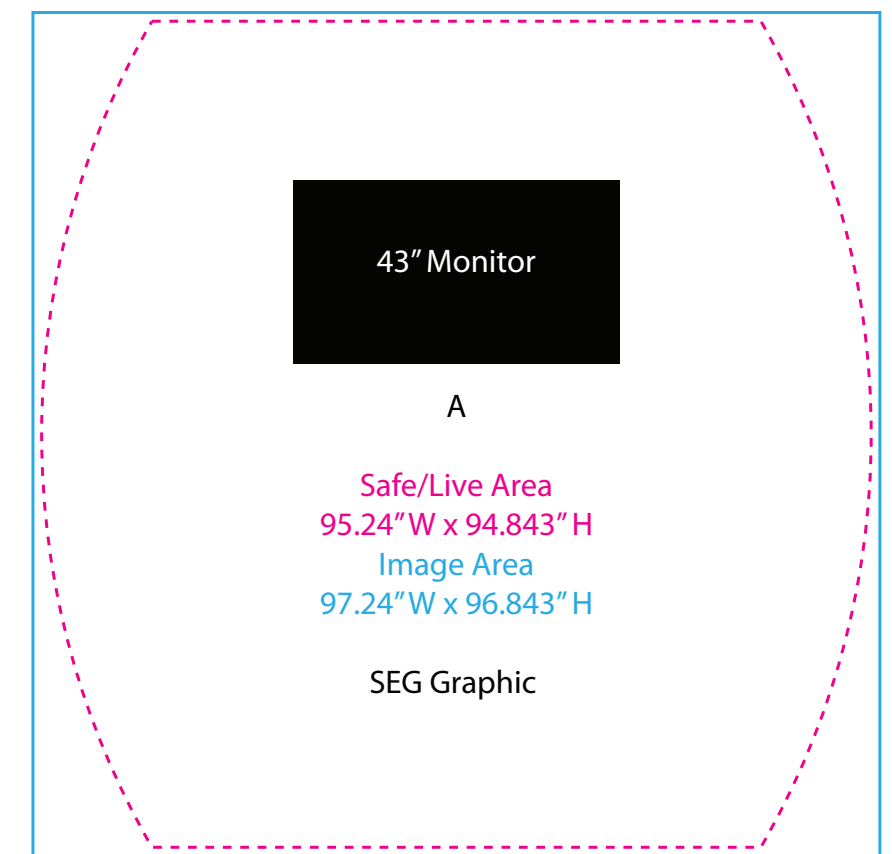

Graphic Template
10 x 20 Inline Exhibit
SEG Graphics

Gray areas on panel B are obstructions

NOTE: All Raster Art (jpg, tiff,psd, png, etc.) must be at least 100 dpi at print size.
Standard kits are often customized. Please check with Customer Service to ensure that this template matches your specific job.

Graphic Template
10 x 20 Inline Exhibit
Counter Graphics

NOTE: All Raster Art (jpg, tiff,psd, png, etc.) must be at least 100 dpi at print size.
Standard kits are often customized. Please check with Customer Service to ensure that this template matches your specific job.