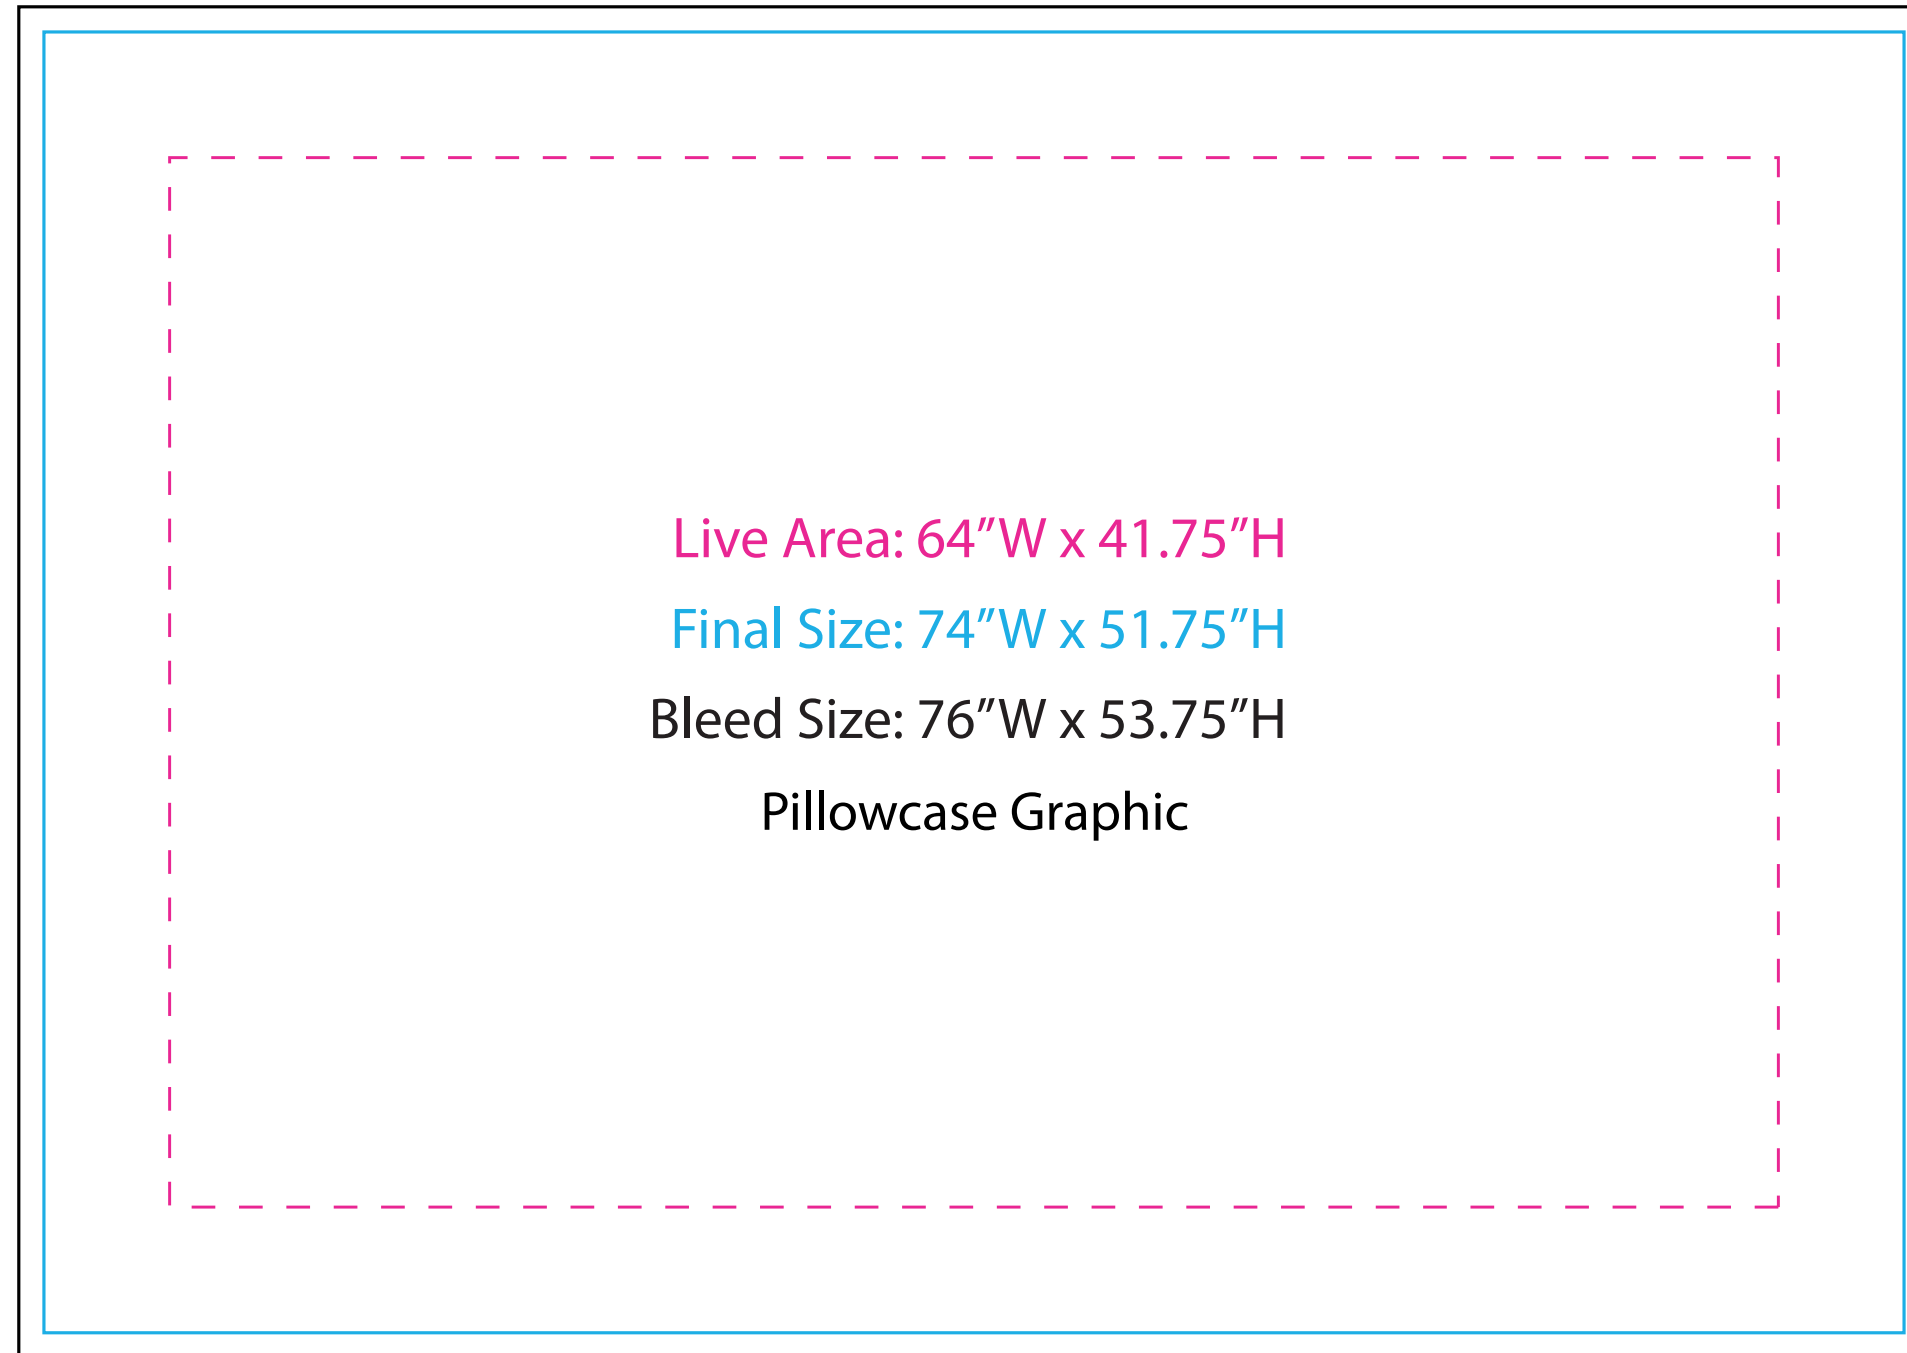

Graphic Template Tabletop Display

NOTE: All Raster Art (jpg, tiff,psd, png, etc.) must be at least 100 dpi at print size.
Standard kits are often customized. Please check with Customer Service to ensure that this template matches your specific job.